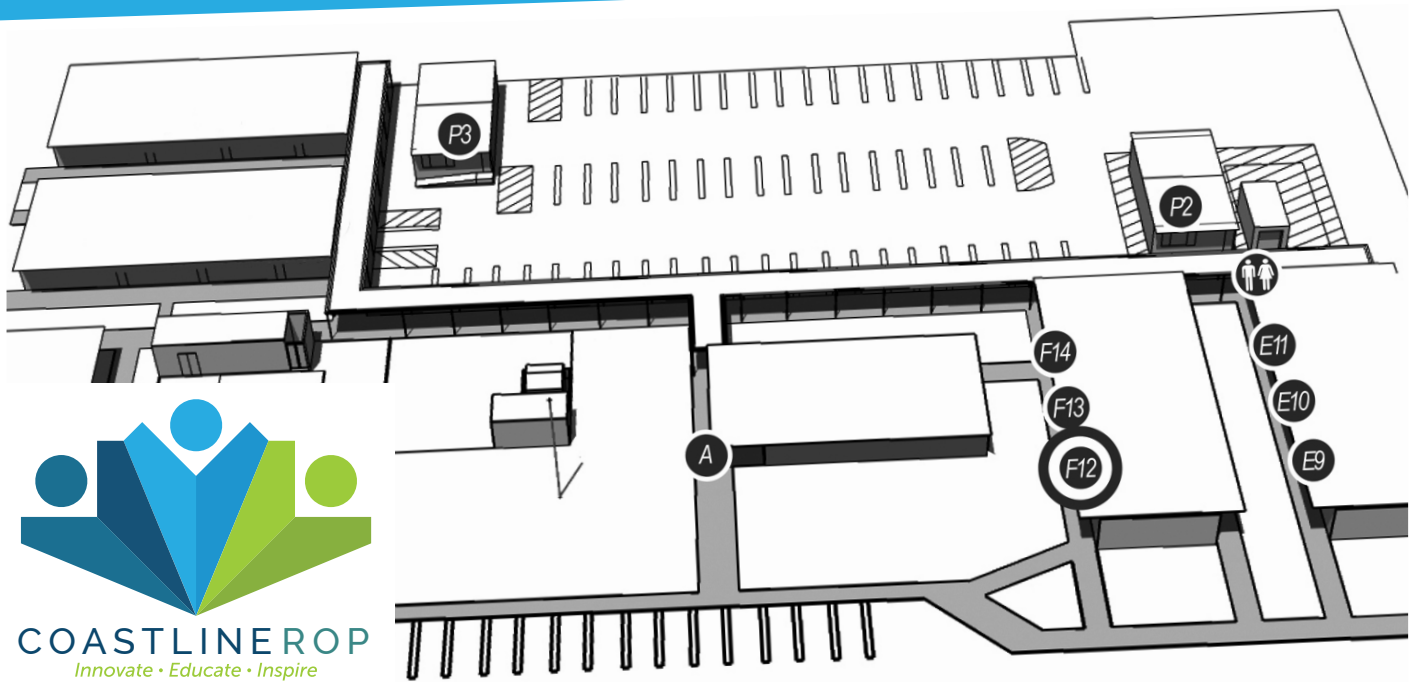

Coastline ROP CTE Month & Celebration Open House

Visit Presidio Campus Classrooms, Teachers, Offices, and Staff!

Wednesday, February 28th, 4-6pm,
Location: Presidio Campus, 1001 Presidio Square, Costa Mesa 92626
Light snacks made by Culinary Students and drinks will be provided